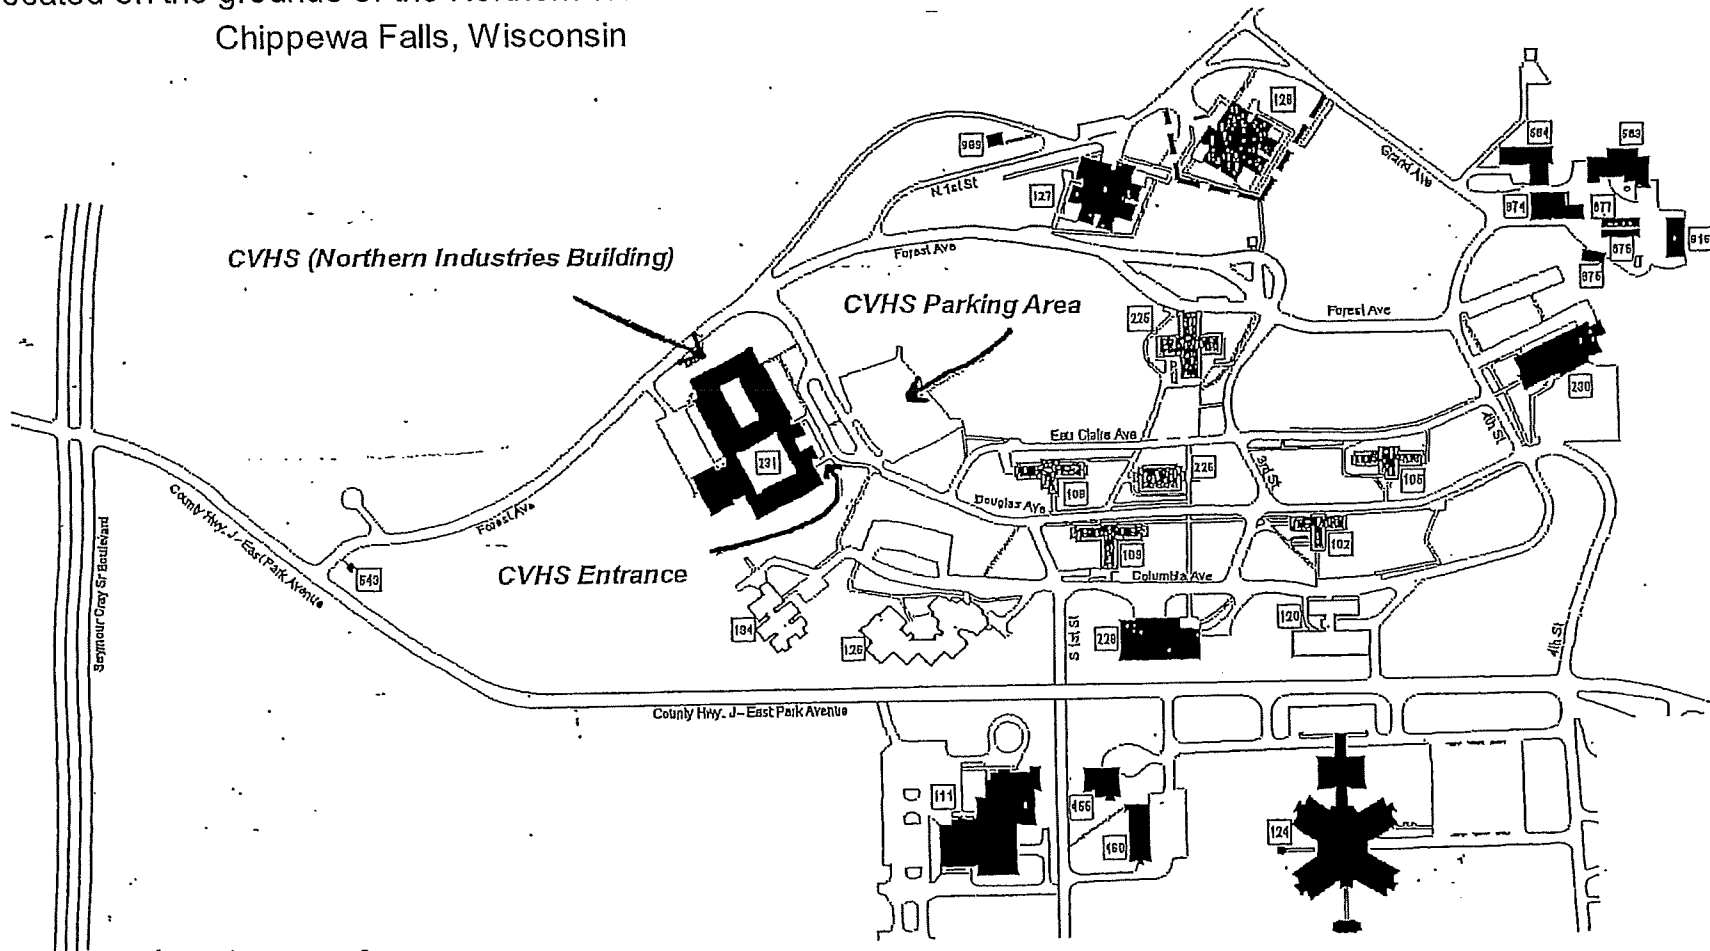

CHIPPEWA VALLEY HIGH SCHOOL

Located on the grounds of the Northern Wisconsin Center
Chippewa Falls, Wisconsin

Chippewa Valley High School (CVHS) is located on the grounds of the Northern Wisconsin Center (NWC) and shares the street address (2820 E Park Avenue) with the entire NWC grounds. Please use this map to assist you in locating CVHS.